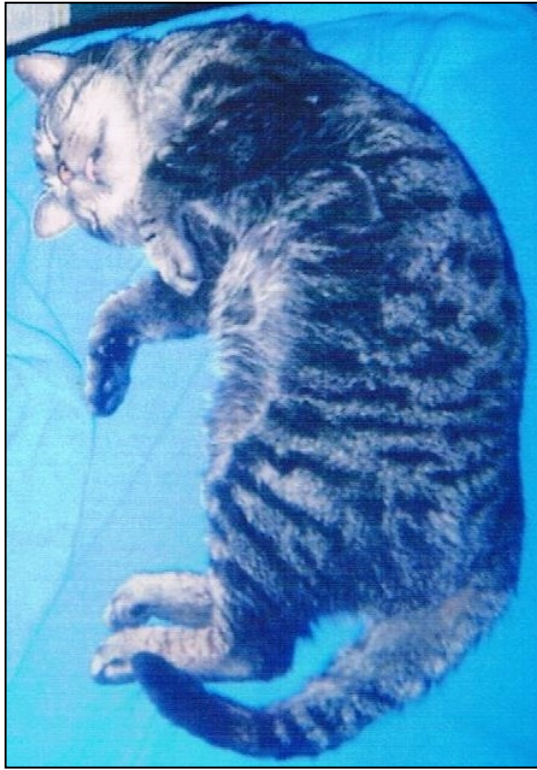

REWARD

REWARD

REWARD

MISSING

WWW.ANIMALSEARCHUK.CO.UK

Simba was last seen on

Sunday 16th June 2013

in Nottingham, NG8.

- If you see a cat that looks like Simba, please **try and take a photo on your camera or mobile phone** so that his owners can see the photo if the cat has gone by the time they get there.
- Do you know anyone who might have started feeding him or adopted a new cat around the time of Simba's disappearance?
- **Simba could have been locked in your shed or garage by accident - please check thoroughly.**
- Drivers, did you see an accident that could have involved Simba?