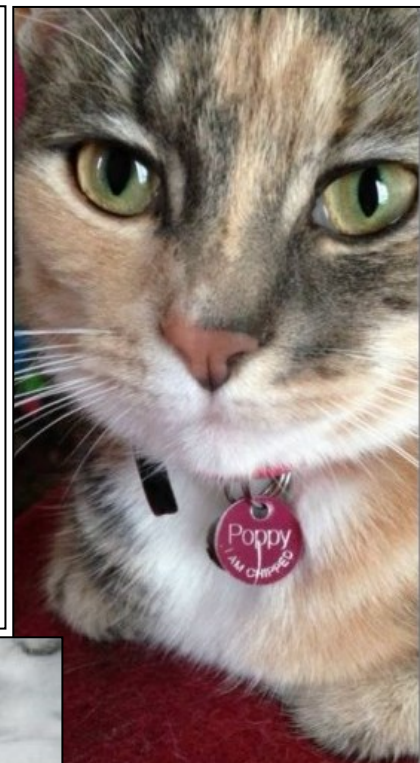

REWARD

REWARD

REWARD

MISSING

WWW.ANIMALSEARCHUK.CO.UK

She is a
grey
white and
ginger in
colour

Poppy was last
seen on
**Friday 15th
November 2013**
in **Sawley, NG10.**

She was wearing a
PINK COLLAR with a
name tag & bell; these
may have been lost or
removed.

- Poppy is micro chipped – any vet will **scan her free of charge** to confirm ownership.
- She is neutered and **cannot** be used for breeding.
- If you see a cat that looks like Poppy, please **try and take a photo on your camera or mobile phone** so that her owners can see the photo if the cat has gone by the time they get there.
- Do you know anyone who might have started feeding her or adopted a new cat around the time of Poppy's disappearance?
- **Poppy could have been locked in your shed or garage by accident - please check thoroughly.**
- Drivers, did you see an accident that could have involved Poppy?