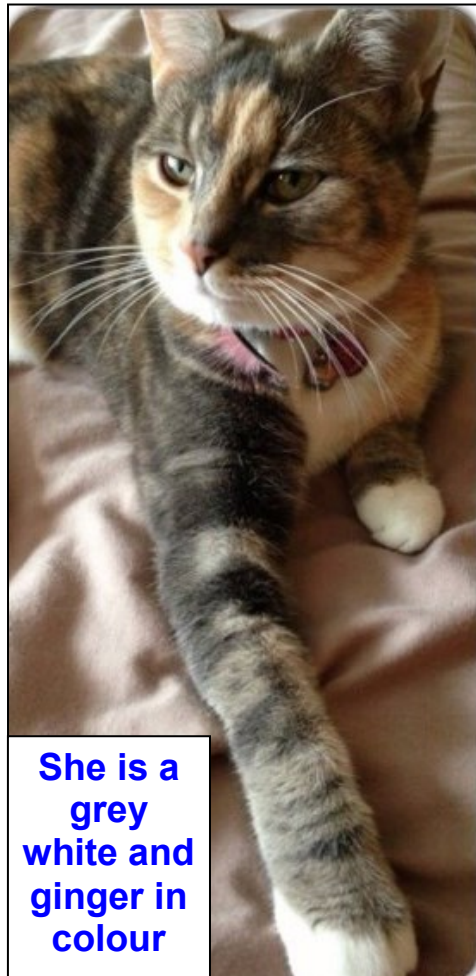

- Poppy is micro chipped – any vet will **scan her free of charge** to confirm ownership.
- She is neutered and **cannot** be used for breeding.
- If you see a cat that looks like Poppy, please **try and take a photo on your camera or mobile phone** so that her owners can see the photo if the cat has gone by the time they get there.
- Do you know anyone who might have started feeding her or adopted a new cat around the time of Poppy's disappearance?
- **Poppy could have been locked in your shed or garage by accident - please check thoroughly.**
- Drivers, did you see an accident that could have involved Poppy?

REWARD

REWARD

REWARD

MISSING

WWW.ANIMALSEARCHUK.CO.UK

She is a
grey
white and
ginger in
colour

Poppy was last
seen on
**Friday 15th
November 2013**
in **Sawley, NG10.**

She was wearing a
PINK COLLAR with a
name tag & bell; these
may have been lost or
removed.