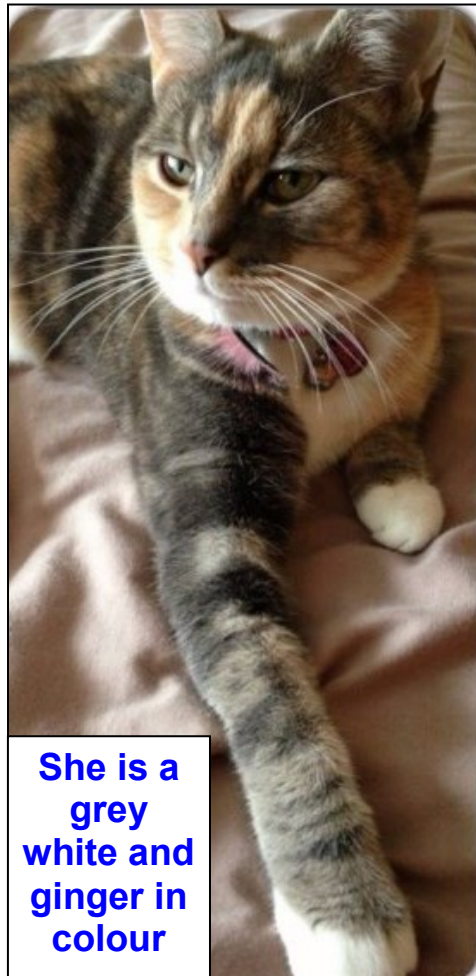

REWARD

REWARD

REWARD

MISSING

WWW.ANIMALSEARCHUK.CO.UK

She is a
grey
white and
ginger in
colour

Poppy was last
seen on
**Friday 15th
November 2013**
in **Sawley, NG10.**

She was wearing a
PINK COLLAR with a
name tag & bell; these
may have been lost or
removed.

- Poppy is micro chipped – any vet will **scan her free of charge** to confirm ownership.
- She is neutered and **cannot** be used for breeding.
- If you see a cat that looks like Poppy, please **try and take a photo on your camera or mobile phone** so that her owners can see the photo if the cat has gone by the time they get there.
- Do you know anyone who might have started feeding her or adopted a new cat around the time of Poppy's disappearance?
- **Poppy could have been locked in your shed or garage by accident - please check thoroughly.**
- Drivers, did you see an accident that could have involved Poppy?