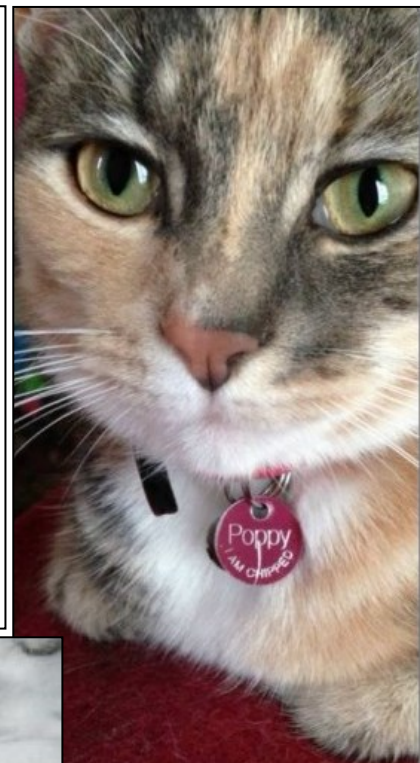

- Poppy is micro chipped – any vet will **scan her free of charge** to confirm ownership.
- She is neutered and **cannot** be used for breeding.
- If you see a cat that looks like Poppy, please **try and take a photo on your camera or mobile phone** so that her owners can see the photo if the cat has gone by the time they get there.
- Do you know anyone who might have started feeding her or adopted a new cat around the time of Poppy's disappearance?
- **Poppy could have been locked in your shed or garage by accident - please check thoroughly.**
- Drivers, did you see an accident that could have involved Poppy?

REWARD

REWARD

REWARD

MISSING

WWW.ANIMALSEARCHUK.CO.UK

She is a
grey
white and
ginger in
colour

Poppy was last
seen on
**Friday 15th
November 2013**
in **Sawley, NG10.**

She was wearing a
PINK COLLAR with a
name tag & bell; these
may have been lost or
removed.